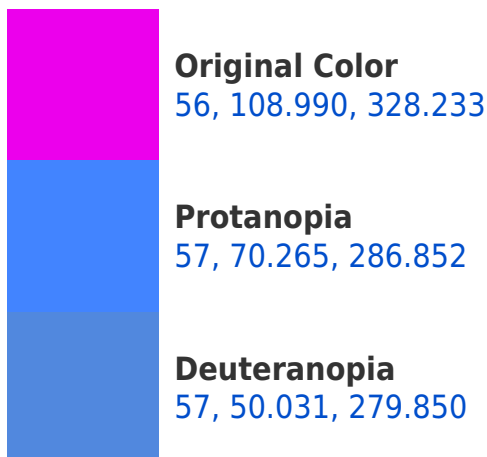

## **Background**

This preview shows how black text looks on a background with the CIELCh color 56, 108.990, 328.233.

This preview shows how white text looks on a background with the CIELCh color 56, 108.990, 328.233.

## Dichromacy

**Tritanopia**  
56, 55.209, 23.700

# Trichromacy

**Original Color**  
56, 108.990, 328.233

**Protanomaly**  
49, 94.238, 306.380

**Deuteranomaly**  
49, 81.549, 308.198

**Tritanomaly**  
53, 70.985, 350.932

# Monochromacy

**Original Color**  
56, 108.990, 328.233

**Achromatopsia**  
42, 0.006, 296.813

**Achromatomaly**  
41, 57.025, 327.314