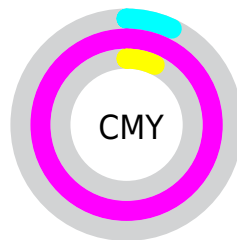

# Details

The CIELCh color **56, 109.357, 328.063** is a light color, and the websafe version is hex **FF33FF**. The color can be described as light washed magenta. A complement of this color would be **82, 113.266, 136.003**, and the grayscale version is **41, 0.006, 296.813**.

A 20% lighter version of the original color is **68, 90.885, 327.481**, and **42, 89.092, 327.140** is the 20% darker color. If you saturate the color by 10%, you get **56, 109.322, 328.062**, and if you desaturate by 10%, it is **57, 107.183, 328.009**.

# Distribution

- Red (93%)
- Green (0%)
- Blue (93%)

- Red (93%)
- Yellow (0%)
- Blue (93%)

- Cyan (0%)
- Magenta (100%)
- Yellow (0%)
- Black (7%)

- Cyan (7%)
- Magenta (100%)
- Yellow (7%)

# Brightness & Saturation Gradients

These gradients show how the CIELCh color 56, 109.357, 328.063 changes by changing the brightness by 10 percent. The first figure shows a shift by +10% for each color and the second figure -10%.