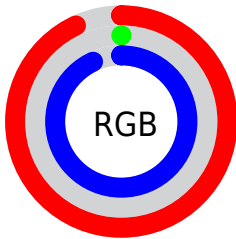

Distribution

- Red (93%)
- Green (0%)
- Blue (93%)