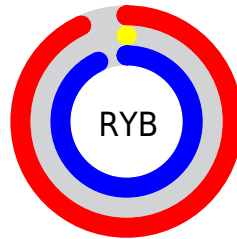

- Red (93%)
- Yellow (0%)
- Blue (93%)