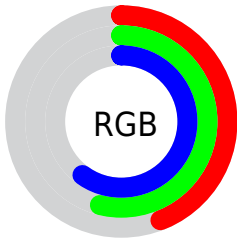

Distribution

Red (44%)

Green (54%)

Blue (60%)