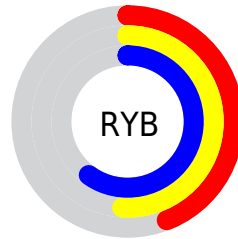

# Details

The CIELCh color  $56, 12.519, 246.095$  is a dark color, and the websafe version is hex  $669999$ . A complement of this color would be  $56, 14.116, 60.146$ , and the grayscale version is  $55, 0.007, 296.813$ .

A 20% lighter version of the original color is  $76, 12.348, 247.034$ , and  $36, 12.514, 247.072$  is the 20% darker color. If you saturate the color by 10%, you get  $53, 16.877, 247.869$ , and if you desaturate by 10%, it is  $59, 7.957, 244.640$ .

# Distribution

Red (44%)

Green (54%)

Blue (60%)

Red (44%)

Yellow (51%)

Blue (60%)

Cyan (27%)