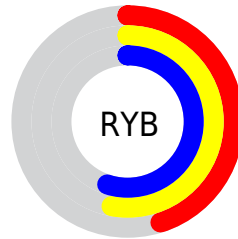

- Red (45%)
- Yellow (53%)
- Blue (55%)