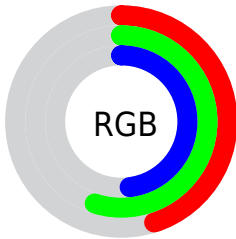

Distribution

- Red (45%)
- Green (55%)
- Blue (48%)