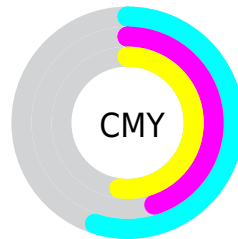

A 20% lighter version of the original color is  $76, 14.130, 152.156$ , and  $36, 14.009, 152.642$  is the 20% darker color. If you saturate the color by 10%, you get  $55, 21.600, 151.894$ , and if you desaturate by 10%, it is  $57, 5.656, 153.521$ .

# Distribution

- Red (45%)
- Green (55%)
- Blue (48%)

- Red (45%)
- Yellow (53%)
- Blue (55%)

- Cyan (17%)
- Magenta (0%)
- Yellow (12%)
- Black (45%)

- Cyan (55%)
- Magenta (45%)
- Yellow (52%)

# Brightness & Saturation Gradients

These gradients show how the CIELCh color 56, 13.636, 152.752 changes by changing the brightness by 10 percent. The first figure shows a shift by +10% for each color and the second figure -10%.