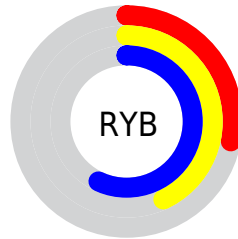

- Red (28%)
- Yellow (43%)
- Blue (57%)