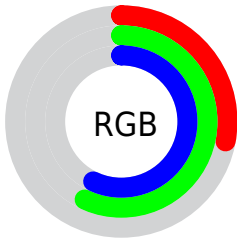

Distribution

- Red (28%)
- Green (57%)
- Blue (57%)