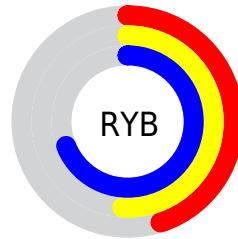

## Conversions Part 2

<b>Format</b>	<b>Color</b>
<a href="#">RYB</a>	<a href="#">114, 130, 177</a>
Decimal	<a href="#">7505841</a>
CIELab	<a href="#">56.00, 2.93, -24.55</a>
CIELCh	<a href="#">56, 24.725, 276.799</a>
Yxy	<a href="#">23.9124, 0.2540, 0.2598</a>
Android (android.graphics.Color)	<a href="#">4285695921 (0xFF7287B1)</a>
YUV	<a href="#">133.5090, 21.4411, -17.1094</a>
Hunter-Lab	<a href="#">48.9003, -0.2421, -20.0169</a>

# Details

The CIELCh color **56, 24.725, 276.799** is a dark color, and the websafe version is hex **6699CC**. A complement of this color would be **65, 24.904, 86.538**, and the grayscale version is **55, 0.007, 296.813**.

A 20% lighter version of the original color is **76, 24.855, 277.326**, and **36, 24.329, 276.081** is the 20% darker color. If you saturate the color by 10%, you get **52, 31.921, 279.035**, and if you desaturate by 10%, it is **60, 17.653, 274.883**.

# Distribution

Red (45%)

Green (53%)

Blue (69%)

Red (45%)

Yellow (51%)

Blue (69%)

Cyan (36%)