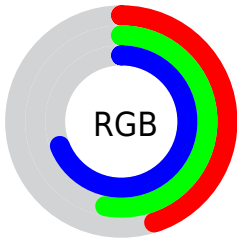

Distribution

Red (45%)

Green (53%)

Blue (69%)