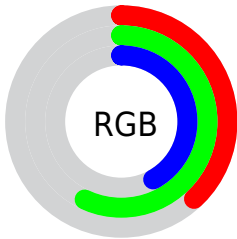

Distribution

- Red (38%)
- Green (57%)
- Blue (42%)