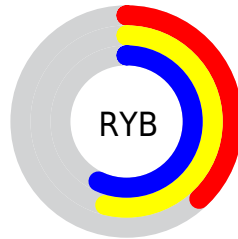

- Red (38%)
- Yellow (54%)
- Blue (57%)