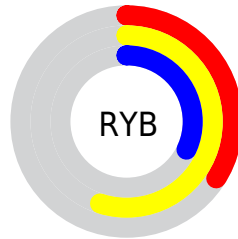

# Details

The CIELCh color **56, 30.322, 102.274** is a dark color, and the websafe version is hex **999966**. A complement of this color would be **39, 33.075, 292.314**, and the grayscale version is **55, 0.007, 296.813**.

A 20% lighter version of the original color is **76, 30.401, 101.858**, and **36, 30.261, 102.246** is the 20% darker color. If you saturate the color by 10%, you get **55, 37.178, 101.272**, and if you desaturate by 10%, it is **57, 23.212, 103.302**.

# Distribution

Red (55%)

Green (53%)

Blue (32%)

Red (34%)

Yellow (55%)

Blue (32%)

Cyan (0%)