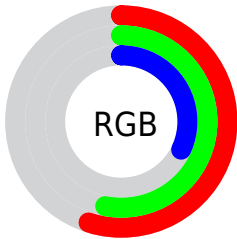

Distribution

Red (55%)

Green (53%)

Blue (32%)