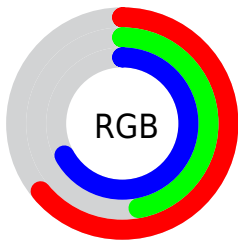

Distribution

Red (64%)

Green (47%)

Blue (67%)