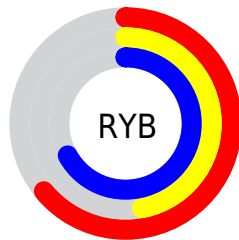

# Details

The CIELCh color **56, 34.081, 320.502** is a light color, and the websafe version is hex **996699**. A complement of this color would be **66, 33.646, 137.523**, and the grayscale version is **57, 0.007, 296.813**.

A 20% lighter version of the original color is **76, 34.047, 320.011**, and **36, 34.205, 320.549** is the 20% darker color. If you saturate the color by 10%, you get **52, 45.072, 320.916**, and if you desaturate by 10%, it is **61, 22.930, 320.061**.

# Distribution

Red (64%)

Green (47%)

Blue (67%)

Red (64%)

Yellow (47%)

Blue (67%)

Cyan (6%)