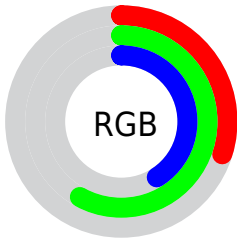

Distribution

- Red (30%)
- Green (58%)
- Blue (41%)