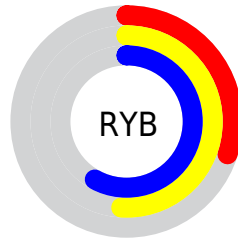

- Red (30%)
- Yellow (51%)
- Blue (58%)