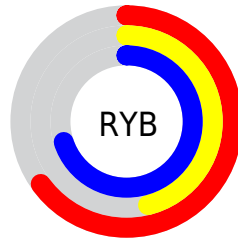

Red (65%)

Yellow (46%)

Blue (70%)