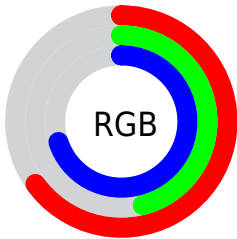

Distribution

Red (65%)

Green (46%)

Blue (70%)