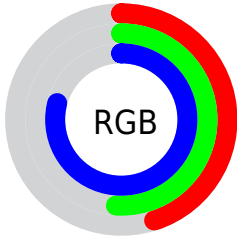

Distribution

Red (45%)

Green (51%)

Blue (79%)