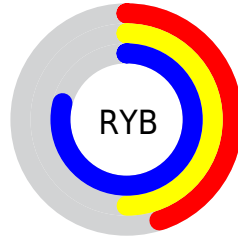

## Conversions Part 2

Format	Color
<a href="#">RYB</a>	<a href="#">114, 128, 201</a>
Decimal	<a href="#">7504585</a>
CIELab	<a href="#">56.00, 12.65, -38.72</a>
CIElCh	<a href="#">56, 40.733, 288.091</a>
Yxy	<a href="#">23.9124, 0.2365, 0.2208</a>
Android (android.graphics.Color)	<a href="#">4285694665</a> ( <a href="#">0xFF7282C9</a> )
YUV	<a href="#">133.3100, 33.3712, -16.9349</a>
Hunter-Lab	<a href="#">48.9003, 7.9513, -37.0487</a>

# Details

The CIELCh color **56, 40.733, 288.091** is a light color, and the websafe version is hex **666699**. A complement of this color would be **75, 38.241, 96.352**, and the grayscale version is **56, 0.007, 296.813**.

A 20% lighter version of the original color is **76, 38.896, 287.405**, and **36, 41.010, 288.391** is the 20% darker color. If you saturate the color by 10%, you get **50, 51.046, 290.372**, and if you desaturate by 10%, it is **62, 30.782, 286.117**.

# Distribution

Red (45%)

Green (51%)

Blue (79%)

Red (45%)

Yellow (50%)

Blue (79%)

Cyan (43%)