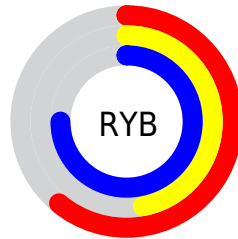

- Red (61%)
- Yellow (47%)
- Blue (75%)