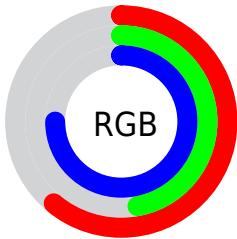

Distribution

- Red (61%)
- Green (47%)
- Blue (75%)