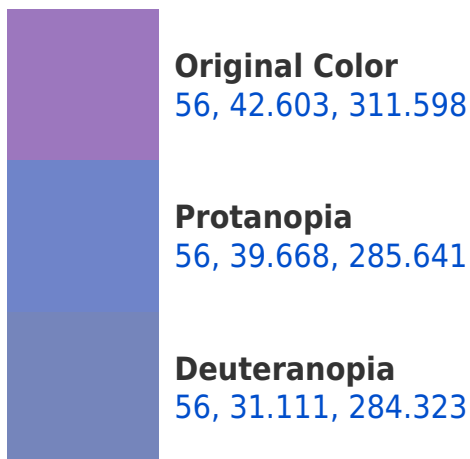

# Black Background

This preview shows how the CIELCh color 56, 42.603, 311.598 looks on a black background.

## Background

This preview shows how black text looks on a background with the CIELCh color 56, 42.603, 311.598.

This preview shows how white text looks on a background with the CIELCh color 56, 42.603, 311.598.

## Dichromacy

**Tritanopia**  
56, 9.141, 341.694

# Trichromacy

**Original Color**  
56, 42.603, 311.598

**Protanomaly**  
56, 40.126, 294.742

**Deuteranomaly**  
56, 34.440, 295.740

**Tritanomaly**  
56, 20.685, 319.115