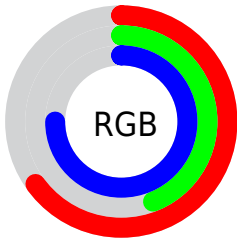

Distribution

Red (65%)

Green (44%)

Blue (75%)