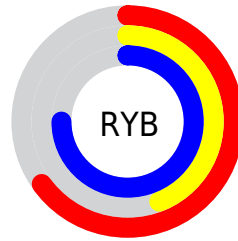

# Details

The CIELCh color **56, 47.566, 317.489** is a light color, and the websafe version is hex **9966CC**. A complement of this color would be **72, 46.180, 133.776**, and the grayscale version is **58, 0.007, 296.813**.

A 20% lighter version of the original color is **76, 47.592, 317.267**, and **36, 47.624, 317.409** is the 20% darker color. If you saturate the color by 10%, you get **51, 59.110, 317.861**, and if you desaturate by 10%, it is **61, 35.713, 317.071**.

# Distribution

Red (65%)

Green (44%)

Blue (75%)

Red (65%)

Yellow (44%)

Blue (75%)

Cyan (12%)