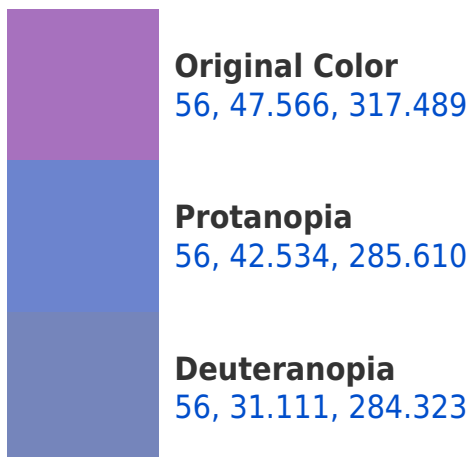

# Black Background

This preview shows how the CIELCh color 56, 47.566, 317.489 looks on a black background.

## **Background**

This preview shows how black text looks on a background with the CIELCh color 56, 47.566, 317.489.

This preview shows how white text looks on a background with the CIELCh color 56, 47.566, 317.489.

## Dichromacy

**Tritanopia**  
56, 14.797, 358.510

# Trichromacy

**Original Color**  
56, 47.566, 317.489

**Protanomaly**  
56, 43.081, 297.103

**Deuteranomaly**  
56, 35.772, 298.969

**Tritanomaly**  
56, 24.906, 331.057