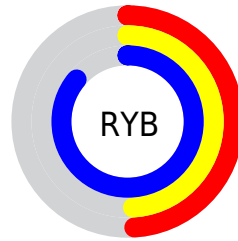

## Conversions Part 2

Format	Color
<a href="#">RYB</a>	<a href="#">124, 124, 219</a>
Decimal	<a href="#">8158427</a>
CIELab	<a href="#">56.00, 23.98, -48.75</a>
CIElCh	<a href="#">56, 54.324, 296.193</a>
Yxy	<a href="#">23.9124, 0.2317, 0.1950</a>
Android (android.graphics.Color)	<a href="#">4286348507</a> ( <a href="#">0xFF7C7CDB</a> )
YUV	<a href="#">134.8300, 41.4958, -9.4979</a>
Hunter-Lab	<a href="#">48.9003, 18.1425, -51.0406</a>

# Details

The CIELCh color  $56, 54.324, 296.193$  is a light color, and the websafe version is hex `6666CC`. A complement of this color would be  $86, 48.414, 106.039$ , and the grayscale version is  $56, 0.007, 296.813$ .

A 20% lighter version of the original color is  $75, 42.790, 295.710$ , and  $36, 54.315, 296.334$  is the 20% darker color. If you saturate the color by 10%, you get  $49, 68.248, 298.205$ , and if you desaturate by 10%, it is  $63, 40.898, 294.425$ .

# Distribution

Red (49%)

Green (49%)

Blue (86%)

Red (49%)

Yellow (49%)

Blue (86%)

Cyan (43%)