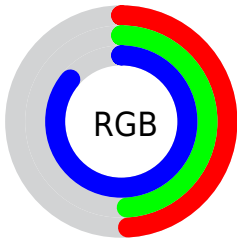

Distribution

Red (49%)

Green (49%)

Blue (86%)