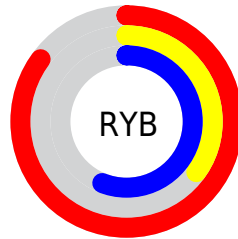

- Red (85%)
- Yellow (35%)
- Blue (56%)