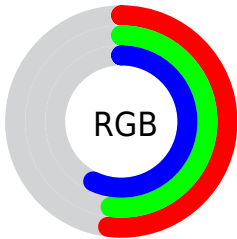

Distribution

Red (52%)

Green (52%)

Blue (57%)