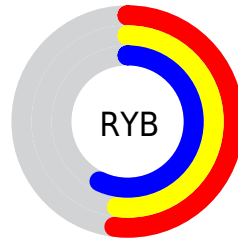

# Details

The CIELCh color  $56, 6.879, 291.003$  is a dark color, and the websafe version is hex  $999999$ . A complement of this color would be  $60, 6.747, 109.395$ , and the grayscale version is  $56, 0.007, 296.813$ .

A 20% lighter version of the original color is  $76, 7.009, 290.840$ , and  $36, 6.841, 287.912$  is the 20% darker color. If you saturate the color by 10%, you get  $51, 15.498, 292.138$ , and if you desaturate by 10%, it is  $61, 1.410, 109.978$ .

# Distribution

Red (52%)

Green (52%)

Blue (57%)

Red (52%)

Yellow (52%)

Blue (57%)

Cyan (8%)

Magenta (8%)

Yellow (0%)

Black (43%)

Cyan (48%)

Magenta (48%)

Yellow (43%)