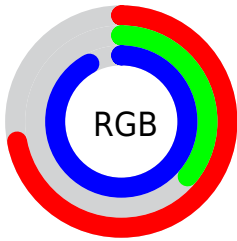

Distribution

- Red (72%)
- Green (36%)
- Blue (92%)