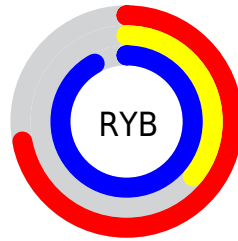

- Red (72%)
- Yellow (36%)
- Blue (92%)