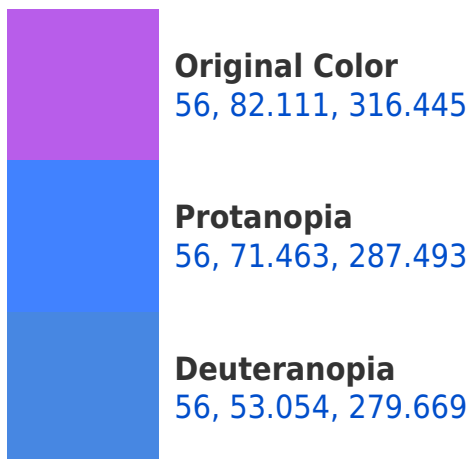

# Black Background

This preview shows how the CIELCh color 56, 82.111, 316.445 looks on a black background.

## Background

This preview shows how black text looks on a background with the CIELCh color 56, 82.111, 316.445.

This preview shows how white text looks on a background with the CIELCh color 56, 82.111, 316.445.

## Dichromacy

**Tritanopia**  
56, 19.421, 6.488

# Trichromacy

**Original Color**  
56, 82.111, 316.445

**Protanomaly**  
55, 74.238, 296.580

**Deuteranomaly**  
55, 62.448, 295.210

**Tritanomaly**  
55, 39.593, 329.200