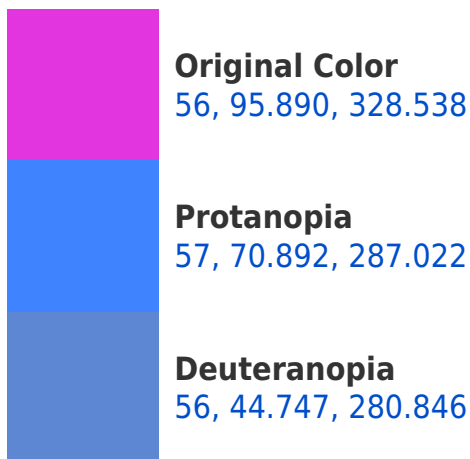

# Black Background

This preview shows how the CIELCh color 56, 95.890, 328.538 looks on a black background.

## Background

This preview shows how black text looks on a background with the CIELCh color 56, 95.890, 328.538.

This preview shows how white text looks on a background with the CIELCh color 56, 95.890, 328.538.

## Dichromacy

**Tritanopia**  
56, 49.844, 21.804

# Trichromacy

**Original Color**  
56, 95.890, 328.538

**Protanomaly**  
52, 81.142, 302.572

**Deuteranomaly**  
52, 64.916, 306.719

**Tritanomaly**  
55, 60.116, 352.465