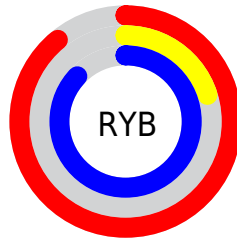

- Red (89%)
- Yellow (20%)
- Blue (87%)