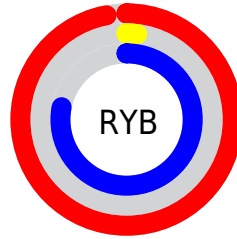

- Red (97%)
- Yellow (2%)
- Blue (78%)