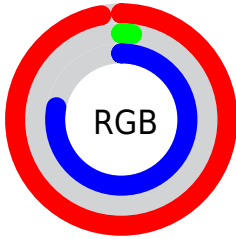

Distribution

- Red (97%)
- Green (2%)
- Blue (78%)