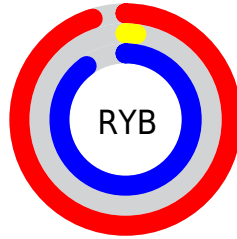

- Red (95%)
- Yellow (2%)
- Blue (90%)