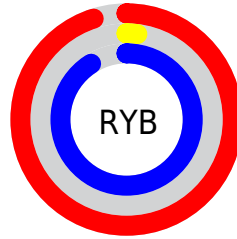

- Red (95%)
- Yellow (2%)
- Blue (91%)