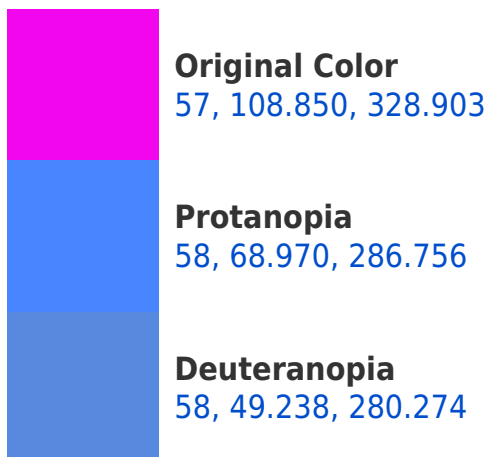

## Background

This preview shows how black text looks on a background with the CIELCh color 57, 108.850, 328.903.

This preview shows how white text looks on a background with the CIELCh color 57, 108.850, 328.903.

## Dichromacy

**Tritanopia**  
57, 57.257, 24.099

# Trichromacy

**Original Color**  
57, 108.850, 328.903

**Protanomaly**  
50, 92.435, 306.677

**Deuteranomaly**  
50, 80.294, 308.846

**Tritanomaly**  
55, 71.382, 352.385

# Monochromacy

**Original Color**  
57, 108.850, 328.903

**Achromatopsia**  
43, 0.006, 296.813

**Achromatomaly**  
43, 56.098, 327.943