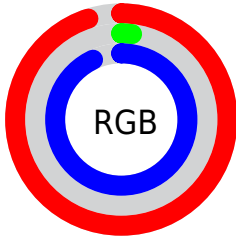

Distribution

- Red (95%)
- Green (2%)
- Blue (93%)