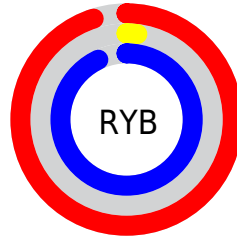

- Red (95%)
- Yellow (2%)
- Blue (93%)