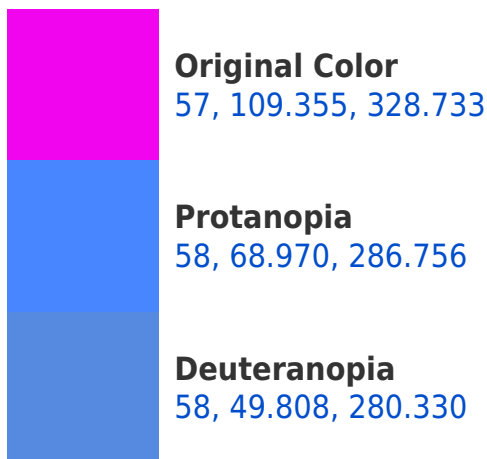

## **Background**

This preview shows how black text looks on a background with the CIELCh color 57, 109.283, 328.731.

This preview shows how white text looks on a background with the CIELCh color 57, 109.283, 328.731.

## Dichromacy

**Tritanopia**  
57, 57.102, 23.559

# Trichromacy

**Original Color**  
57, 109.355, 328.733

**Protanomaly**  
50, 92.947, 306.649

**Deuteranomaly**  
50, 81.395, 308.738

**Tritanomaly**  
55, 71.560, 351.967

# Monochromacy

**Original Color**  
57, 109.355, 328.733

**Achromatopsia**  
43, 0.006, 296.813

**Achromatomaly**  
42, 56.545, 327.605