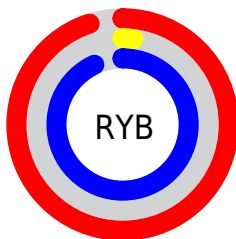

- Red (95%)
- Yellow (2%)
- Blue (93%)