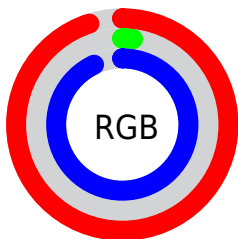

Distribution

- Red (95%)
- Green (2%)
- Blue (93%)