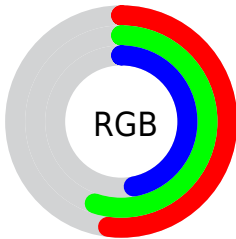

Distribution

Red (52%)

Green (55%)

Blue (47%)