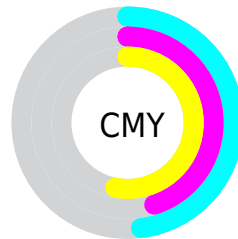

A 20% lighter version of the original color is  $77, 12.256, 125.290$ , and  $37, 11.605, 126.231$  is the 20% darker color. If you saturate the color by 10%, you get  $56, 20.042, 124.322$ , and if you desaturate by 10%, it is  $58, 3.549, 125.322$ .

# Distribution

Red (52%)

Green (55%)

Blue (47%)

Red (47%)

Yellow (55%)

Blue (50%)

Cyan (6%)

Magenta (0%)

Yellow (14%)

Black (45%)

Cyan (48%)

Magenta (45%)

Yellow (53%)