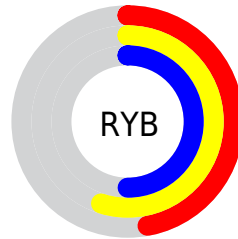

## Conversions Part 2

<b>Format</b>	<b>Color</b>
<b>R<sub>YB</sub></b>	120, 140, 128
Decimal	8686712
CIE <sub>Lab</sub>	57.00, -6.74, 9.70
CIE <sub>LCh</sub>	57, 11.811, 124.821
Yxy	24.9227, 0.3243, 0.3641
Android (android.graphics.Color)	4286876792 (0xFF848C78)
YUV	135.3280, -7.5567, -2.9187
Hunter-Lab	49.9226, -7.9967, 9.6068

# Details

The CIELCh color  $57, 11.811, 124.821$  is a dark color, and the websafe version is hex  $999999$ . A complement of this color would be  $52, 12.088, 306.219$ , and the grayscale version is  $56, 0.007, 296.813$ .

A 20% lighter version of the original color is  $77, 12.256, 125.290$ , and  $37, 11.605, 126.231$  is the 20% darker color. If you saturate the color by 10%, you get  $56, 20.042, 124.322$ , and if you desaturate by 10%, it is  $58, 3.549, 125.322$ .

# Distribution

Red (52%)

Green (55%)

Blue (47%)

Red (47%)

Yellow (55%)

Blue (50%)

Cyan (6%)