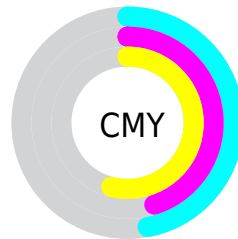

A 20% lighter version of the original color is  $77, 11.859, 116.497$ , and  $37, 11.778, 117.082$  is the 20% darker color. If you saturate the color by 10%, you get  $56, 19.905, 115.939$ , and if you desaturate by 10%, it is  $58, 4.067, 117.295$ .

# Distribution

Red (53%)

Green (55%)

Blue (46%)

Red (46%)

Yellow (55%)

Blue (48%)

Cyan (3%)

Magenta (0%)

Yellow (15%)

Black (45%)

Cyan (47%)

Magenta (45%)

Yellow (54%)