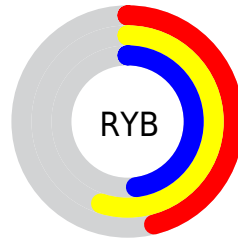

## Conversions Part 2

<b>Format</b>	<b>Color</b>
<b>R<sub>YB</sub></b>	118, 139, 122
Decimal	8883062
CIE <sub>Lab</sub>	57.00, -5.38, 10.74
CIE <sub>LCh</sub>	57, 12.018, 116.616
Yxy	24.9227, 0.3299, 0.3655
Android (android.graphics.Color)	4287073142 (0xFF878B76)
YUV	135.4100, -8.5831, -0.3596
Hunter-Lab	49.9226, -6.9403, 10.2866

# Details

The CIELCh color  $57, 12.018, 116.616$  is a dark color, and the websafe version is hex  $999999$ . A complement of this color would be  $51, 12.402, 298.734$ , and the grayscale version is  $57, 0.007, 296.813$ .

A 20% lighter version of the original color is  $77, 11.859, 116.497$ , and  $37, 11.778, 117.082$  is the 20% darker color. If you saturate the color by 10%, you get  $56, 19.905, 115.939$ , and if you desaturate by 10%, it is  $58, 4.067, 117.295$ .

# Distribution

Red (53%)

Green (55%)

Blue (46%)

Red (46%)

Yellow (55%)

Blue (48%)

Cyan (3%)