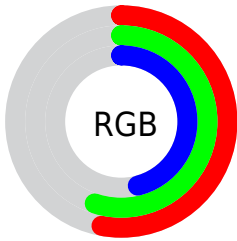

Distribution

Red (53%)

Green (55%)

Blue (46%)