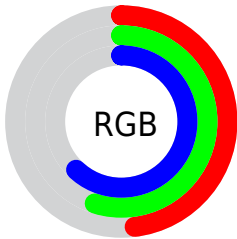

Distribution

Red (48%)

Green (55%)

Blue (62%)