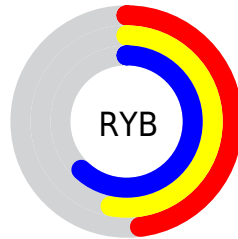

# Details

The CIELCh color  $57, 12.738, 263.096$  is a dark color, and the websafe version is hex  $999999$ . A complement of this color would be  $60, 13.336, 76.738$ , and the grayscale version is  $57, 0.007, 296.813$ .

A 20% lighter version of the original color is  $77, 13.023, 264.672$ , and  $37, 13.077, 263.430$  is the 20% darker color. If you saturate the color by 10%, you get  $53, 18.150, 264.990$ , and if you desaturate by 10%, it is  $61, 7.291, 261.491$ .

# Distribution

Red (48%)

Green (55%)

Blue (62%)

Red (48%)

Yellow (53%)

Blue (62%)

Cyan (23%)