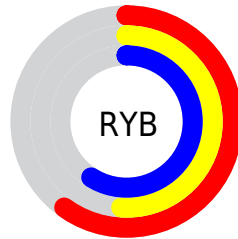

- Red (60%)
- Yellow (51%)
- Blue (59%)