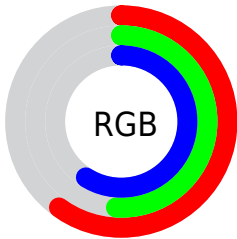

Distribution

- Red (60%)
- Green (51%)
- Blue (59%)