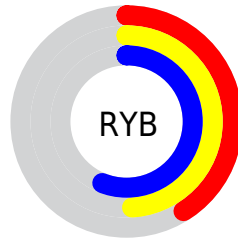

# Details

The CIELCh color  $57, 14.378, 198.062$  is a dark color, and the websafe version is hex  $669999$ . A complement of this color would be  $48, 17.253, 21.551$ , and the grayscale version is  $55, 0.007, 296.813$ .

A 20% lighter version of the original color is  $77, 14.529, 198.341$ , and  $37, 14.426, 197.574$  is the 20% darker color. If you saturate the color by 10%, you get  $56, 18.801, 197.641$ , and if you desaturate by 10%, it is  $58, 9.506, 198.532$ .

# Distribution

Red (41%)

Green (56%)

Blue (56%)

Red (41%)

Yellow (49%)

Blue (56%)

Cyan (28%)