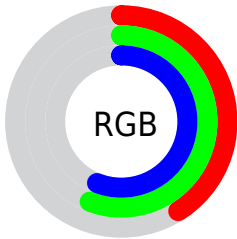

Distribution

Red (41%)

Green (56%)

Blue (56%)