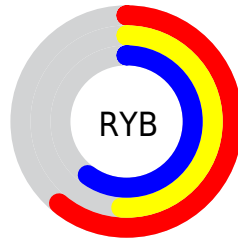

- Red (61%)
- Yellow (51%)
- Blue (60%)