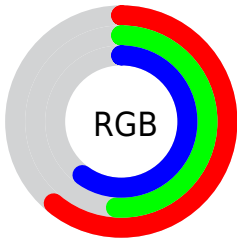

Distribution

- Red (61%)
- Green (51%)
- Blue (60%)