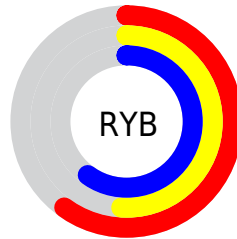

- Red (60%)
- Yellow (51%)
- Blue (60%)