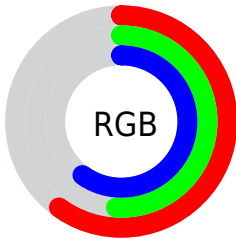

Distribution

- Red (60%)
- Green (51%)
- Blue (60%)