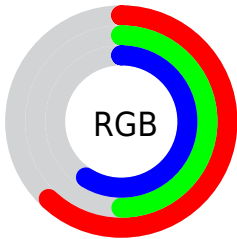

Distribution

- Red (62%)
- Green (50%)
- Blue (59%)