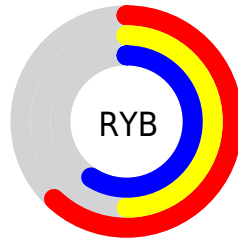

- Red (62%)
- Yellow (50%)
- Blue (59%)