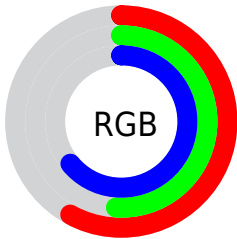

Distribution

- Red (58%)
- Green (51%)
- Blue (64%)