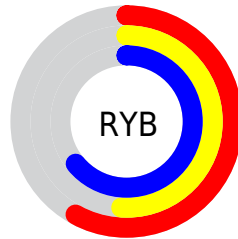

- Red (58%)
- Yellow (51%)
- Blue (64%)