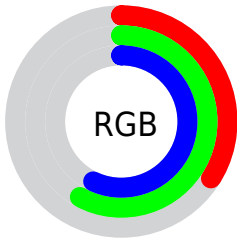

Distribution

- Red (34%)
- Green (58%)
- Blue (57%)