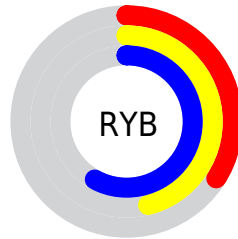

- Red (34%)
- Yellow (46%)
- Blue (58%)