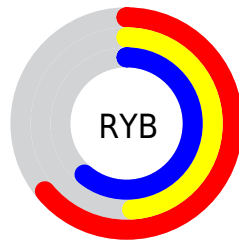

- Red (64%)
- Yellow (49%)
- Blue (61%)