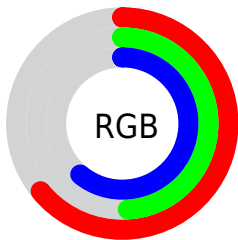

Distribution

- Red (64%)
- Green (49%)
- Blue (61%)