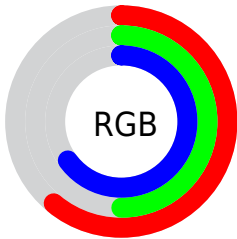

Distribution

- Red (61%)
- Green (50%)
- Blue (65%)