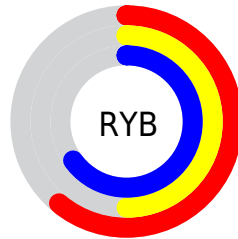

- Red (61%)
- Yellow (50%)
- Blue (65%)