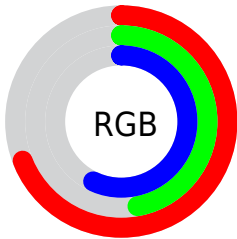

Distribution

Red (69%)

Green (47%)

Blue (57%)