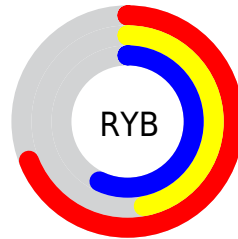

# Details

The CIELCh color **57, 25.726, 349.215** is a light color, and the websafe version is hex **996666**. A complement of this color would be **67, 24.530, 163.219**, and the grayscale version is **58, 0.007, 296.813**.

A 20% lighter version of the original color is **77, 25.578, 348.929**, and **37, 26.020, 348.213** is the 20% darker color. If you saturate the color by 10%, you get **53, 33.976, 350.497**, and if you desaturate by 10%, it is **62, 17.371, 348.104**.

# Distribution

Red (69%)

Green (47%)

Blue (57%)

Red (69%)

Yellow (47%)

Blue (57%)

Cyan (0%)