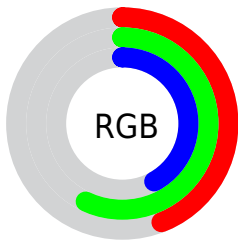

Distribution

Red (44%)

Green (57%)

Blue (42%)