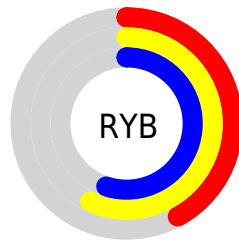

A 20% lighter version of the original color is  $77, 26.770, 138.799$ , and  $37, 26.522, 138.548$  is the 20% darker color. If you saturate the color by 10%, you get  $56, 36.060, 138.151$ , and if you desaturate by 10%, it is  $58, 16.827, 139.426$ .

# Distribution

Red (44%)

Green (57%)

Blue (42%)

Red (42%)

Yellow (57%)

Blue (55%)

Cyan (23%)