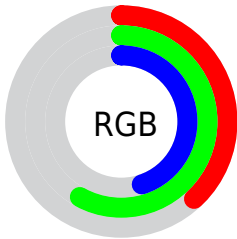

Distribution

- Red (38%)
- Green (58%)
- Blue (45%)