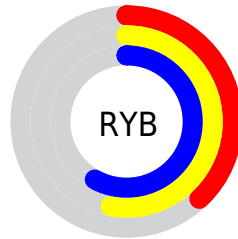

- Red (38%)
- Yellow (53%)
- Blue (58%)