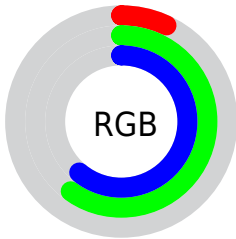

Distribution

- Red (7%)
- Green (60%)
- Blue (61%)