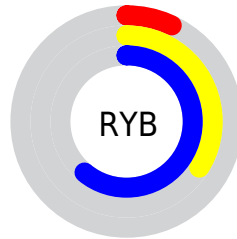

- Red (7%)
- Yellow (34%)
- Blue (61%)