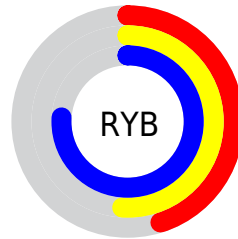

## Conversions Part 2

<b>Format</b>	<b>Color</b>
<a href="#">RYB</a>	<a href="#">114, 131, 195</a>
Decimal	<a href="#">7505859</a>
CIELab	<a href="#">57.00, 7.96, -33.63</a>
CIELCh	<a href="#">57, 34.558, 283.310</a>
Yxy	<a href="#">24.9227, 0.2416, 0.2358</a>
Android (android.graphics.Color)	<a href="#">4285695939 (0xFF7287C3)</a>
YUV	<a href="#">135.5610, 29.3034, -18.9090</a>
Hunter-Lab	<a href="#">49.9226, 3.9221, -30.6338</a>

# Details

The CIELCh color **57, 34.558, 283.310** is a light color, and the websafe version is hex **9999CC**. A complement of this color would be **72, 33.546, 91.468**, and the grayscale version is **57, 0.007, 296.813**.

A 20% lighter version of the original color is **77, 34.668, 283.548**, and **37, 34.311, 283.146** is the 20% darker color. If you saturate the color by 10%, you get **52, 43.481, 285.655**, and if you desaturate by 10%, it is **62, 25.890, 281.289**.

# Distribution

Red (45%)

Green (53%)

Blue (76%)

Red (45%)

Yellow (51%)

Blue (76%)

Cyan (41%)