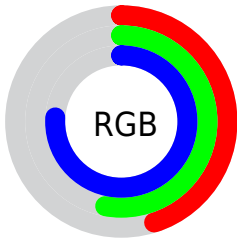

Distribution

Red (45%)

Green (53%)

Blue (76%)