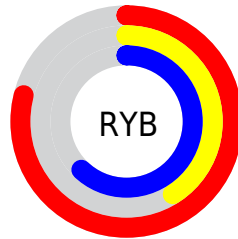

# Details

The CIELCh color **57, 45.677, 346.191** is a light color, and the websafe version is hex **CC6699**. A complement of this color would be **74, 43.865, 156.630**, and the grayscale version is **58, 0.007, 296.813**.

A 20% lighter version of the original color is **77, 44.337, 344.434**, and **37, 45.803, 346.190** is the 20% darker color. If you saturate the color by 10%, you get **53, 54.108, 347.633**, and if you desaturate by 10%, it is **62, 36.438, 344.962**.

# Distribution

Red (79%)

Green (41%)

Blue (62%)

Red (79%)

Yellow (41%)

Blue (62%)

Cyan (0%)