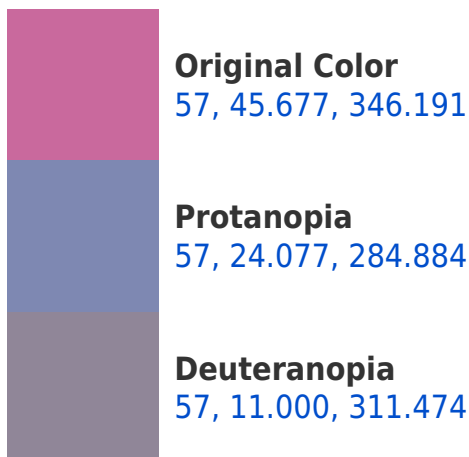

## Background

This preview shows how black text looks on a background with the CIELCh color 57, 45.677, 346.191.

This preview shows how white text looks on a background with the CIELCh color 57, 45.677, 346.191.

## Dichromacy

**Tritanopia**  
57, 35.928, 16.795

# Trichromacy

**Original Color**  
57, 45.677, 346.191

**Protanomaly**  
56, 27.772, 314.348

**Deuteranomaly**  
57, 23.866, 334.488

**Tritanomaly**  
57, 38.031, 3.880

# Monochromacy

**Original Color**  
57, 45.677, 346.191

**Achromatopsia**  
58, 0.007, 296.813

**Achromatomaly**  
57, 17.449, 343.189