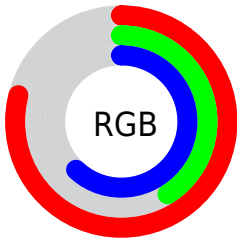

Distribution

Red (79%)

Green (41%)

Blue (62%)