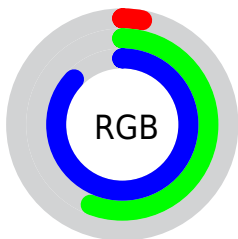

Distribution

- Red (3%)
- Green (56%)
- Blue (87%)