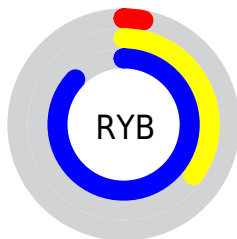

- Red (3%)
- Yellow (35%)
- Blue (87%)