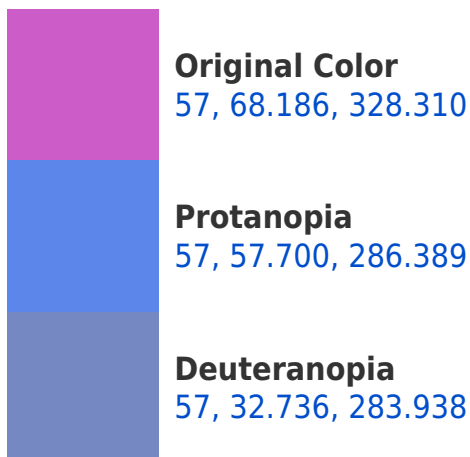

# Black Background

This preview shows how the CIELCh color 57, 68.186, 328.310 looks on a black background.

## Background

This preview shows how black text looks on a background with the CIELCh color 57, 68.186, 328.310.

This preview shows how white text looks on a background with the CIELCh color 57, 68.186, 328.310.

## Dichromacy

**Tritanopia**  
57, 34.589, 15.400

# Trichromacy

**Original Color**  
57, 68.186, 328.310

**Protanomaly**  
56, 59.146, 300.487

**Deuteranomaly**  
56, 44.684, 307.180

**Tritanomaly**  
57, 42.491, 349.811