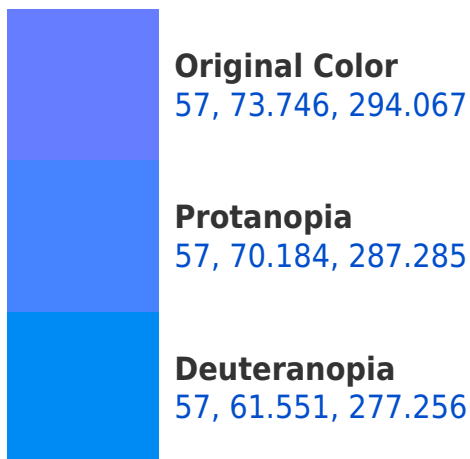

# Black Background

This preview shows how the CIELCh color 57, 73.746, 294.067 looks on a black background.

## **Background**

This preview shows how black text looks on a background with the CIELCh color 57, 73.746, 294.067.

This preview shows how white text looks on a background with the CIELCh color 57, 73.746, 294.067.

## Dichromacy

**Tritanopia**  
57, 26.056, 212.639

# Trichromacy

**Original Color**  
57, 73.746, 294.067

**Protanomaly**  
57, 71.121, 289.453

**Deuteranomaly**  
56, 65.934, 282.198

**Tritanomaly**  
56, 34.839, 264.122