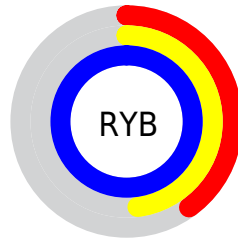

- Red (40%)
- Yellow (48%)
- Blue (100%)