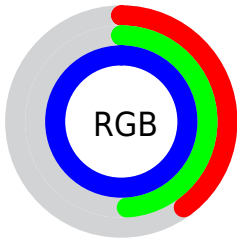

Distribution

- Red (40%)
- Green (49%)
- Blue (100%)