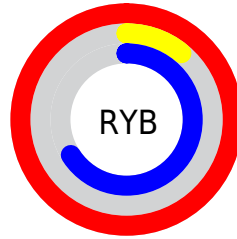

- Red (100%)
- Yellow (11%)
- Blue (66%)