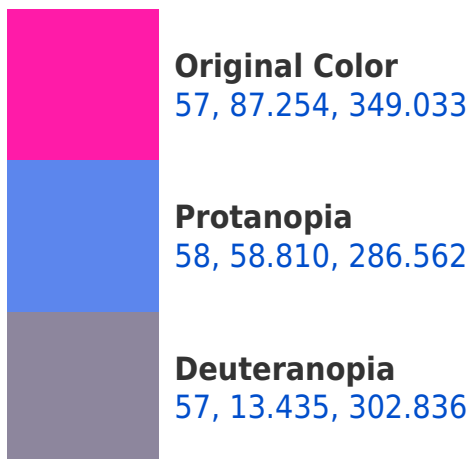

# Black Background

This preview shows how the CIELCh color 57, 87.254, 349.033 looks on a black background.

## **Background**

This preview shows how black text looks on a background with the CIELCh color 57, 87.254, 349.033.

This preview shows how white text looks on a background with the CIELCh color 57, 87.254, 349.033.

## Dichromacy

**Tritanopia**  
57, 77.843, 30.259

# Trichromacy

**Original Color**  
57, 87.254, 349.033

**Protanomaly**  
51, 69.131, 311.229

**Deuteranomaly**  
53, 48.355, 335.355

**Tritanomaly**  
56, 76.419, 13.675