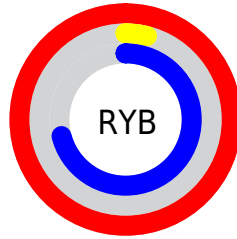

- Red (100%)
- Yellow (4%)
- Blue (71%)