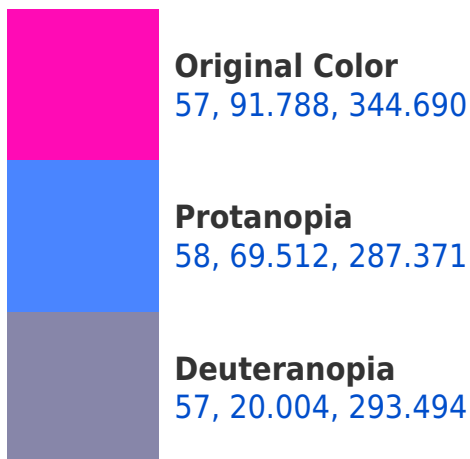

# Black Background

This preview shows how the CIELCh color 57, 91.760, 344.957 looks on a black background.

## Background

This preview shows how black text looks on a background with the CIELCh color 57, 91.760, 344.957.

This preview shows how white text looks on a background with the CIELCh color 57, 91.760, 344.957.

## Dichromacy

**Tritanopia**  
57, 76.539, 29.913

# Trichromacy

**Original Color**  
57, 91.788, 344.690

**Protanomaly**  
50, 80.885, 308.410

**Deuteranomaly**  
52, 56.150, 329.057

**Tritanomaly**  
56, 77.258, 10.908