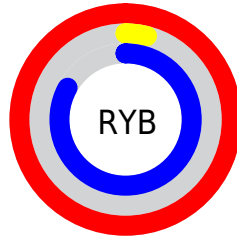

- Red (100%)
- Yellow (4%)
- Blue (83%)