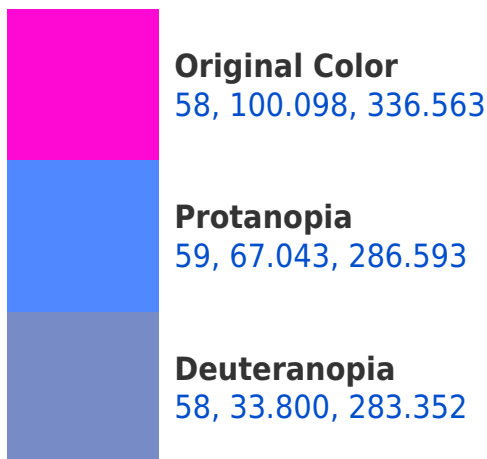

## Background

This preview shows how black text looks on a background with the CIELCh color 58, 100.098, 336.563.

This preview shows how white text looks on a background with the CIELCh color 58, 100.098, 336.563.

## Dichromacy

**Tritanopia**  
58, 69.025, 27.222

# Trichromacy

**Original Color**  
58, 100.098, 336.563

**Protanomaly**  
51, 85.959, 308.222

**Deuteranomaly**  
52, 67.090, 317.485

**Tritanomaly**  
56, 74.873, 2.336

# Monochromacy

**Original Color**  
58, 100.098, 336.563

**Achromatopsia**  
44, 0.006, 296.813

**Achromatomaly**  
44, 52.311, 332.963