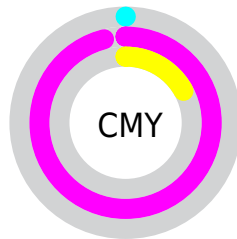

# Details

The CIELCh color **58, 100.098, 336.563** is a light color, and the websafe version is hex **FF00CC**. The color can be described as light saturated magenta. A complement of this color would be **88, 112.758, 138.235**, and the grayscale version is **44, 0.006, 296.813**.

A 20% lighter version of the original color is **68, 89.029, 327.423**, and **44, 80.660, 337.434** is the 20% darker color. If you saturate the color by 10%, you get **58, 100.231, 336.900**, and if you desaturate by 10%, it is **59, 98.477, 335.661**.

# Distribution

- Red (100%)
- Green (4%)
- Blue (83%)

- Red (100%)
- Yellow (4%)
- Blue (83%)

- Cyan (0%)
- Magenta (96%)
- Yellow (17%)
- Black (0%)

- Cyan (0%)
- Magenta (96%)
- Yellow (17%)

# Brightness & Saturation Gradients

These gradients show how the CIELCh color 58, 100.098, 336.563 changes by changing the brightness by 10 percent. The first figure shows a shift by +10% for each color and the second figure -10%.