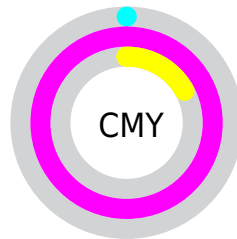

# Details

The CIELCh color **58, 101.375, 336.269** is a light color, and the websafe version is hex **FF00CC**. The color can be described as light saturated magenta. A complement of this color would be **88, 115.190, 137.593**, and the grayscale version is **42, 0.006, 296.813**.

A 20% lighter version of the original color is **68, 89.964, 327.453**, and **44, 81.346, 337.074** is the 20% darker color. If you saturate the color by 10%, you get **58, 101.277, 336.273**, and if you desaturate by 10%, it is **59, 100.358, 335.410**.

# Distribution

- Red (100%)
- Green (0%)
- Blue (84%)

- Red (100%)
- Yellow (0%)
- Blue (84%)

- Cyan (0%)
- Magenta (100%)
- Yellow (16%)
- Black (0%)

- Cyan (0%)
- Magenta (100%)
- Yellow (17%)

# Brightness & Saturation Gradients

These gradients show how the CIELCh color 58, 101.375, 336.269 changes by changing the brightness by 10 percent. The first figure shows a shift by +10% for each color and the second figure -10%.