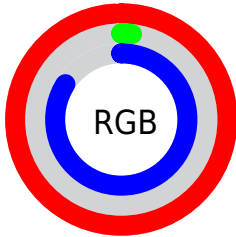

Distribution

Red (99%)

Green (2%)

Blue (84%)