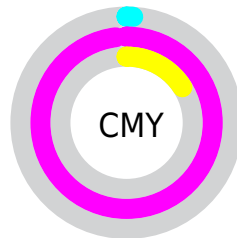

A 20% lighter version of the original color is **68, 89.498, 327.438**, and **44, 81.902, 335.969** is the 20% darker color. If you saturate the color by 10%, you get **58, 101.752, 335.611**, and if you desaturate by 10%, it is **59, 100.253, 334.666**.

# Distribution

Red (99%)

Green (2%)

Blue (84%)

Red (99%)

Yellow (2%)

Blue (84%)

Cyan (0%)

Magenta (98%)

Yellow (15%)

Black (1%)

Cyan (1%)

Magenta (98%)

Yellow (16%)