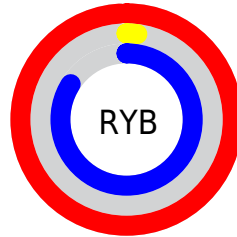

Red (99%)

Yellow (2%)

Blue (84%)